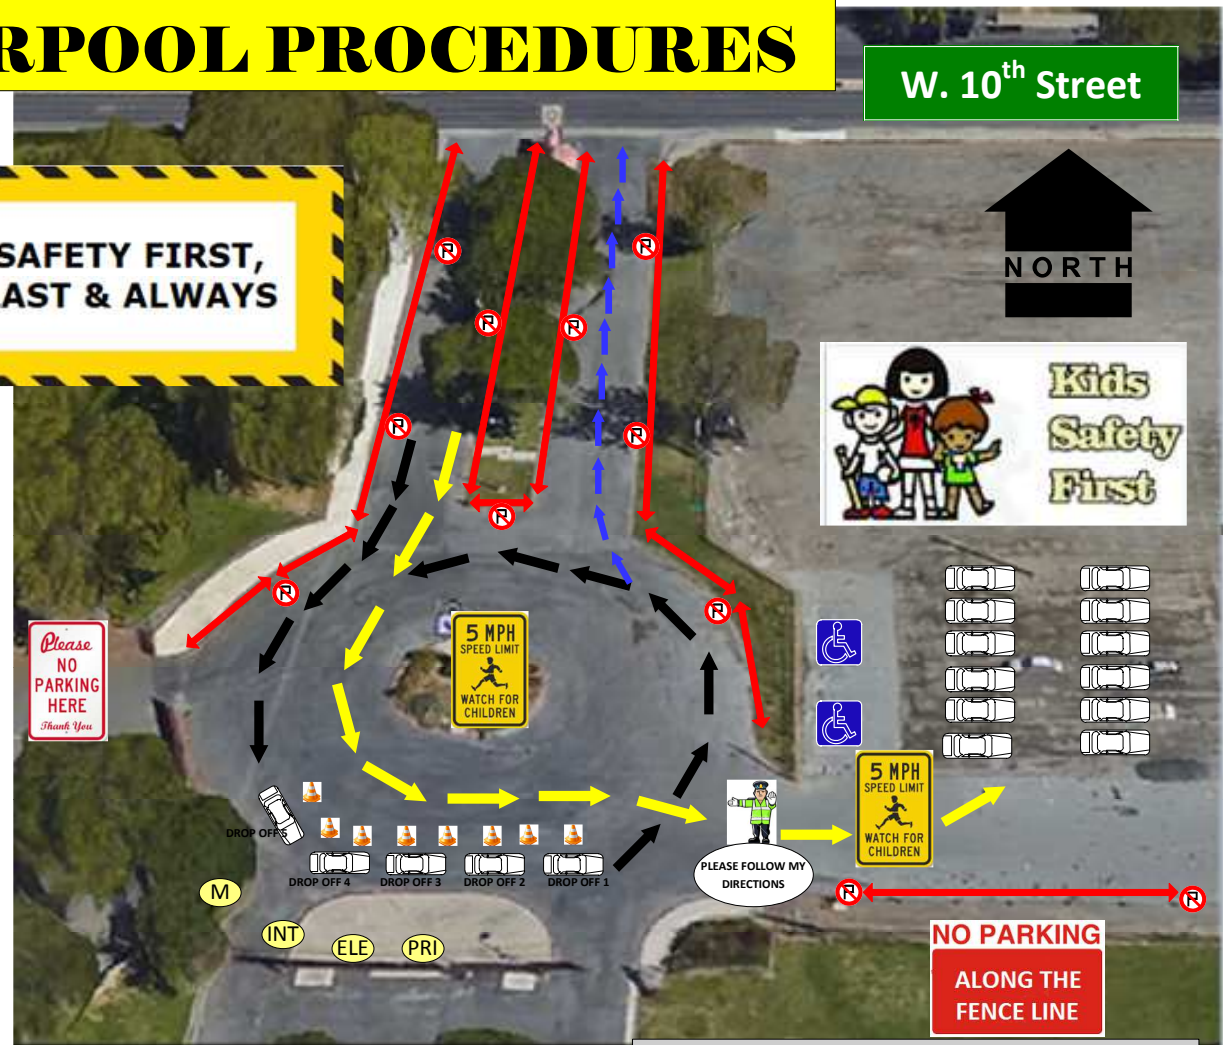

ACA II CARPOOL PROCEDURES

W. 10th Street

- **Look and Listen** to volunteer's directions!
- Drop off/Pick up **ONLY** at drop off/ waiting area.
- **DO NOT** get out of the car in the loop. Others are waiting to drop off/ pick up as well.
- **DO NOT** pull ahead and cut off cars waiting in line.
- Pull all the way forward to allow for 5 cars to drop off/pick up.
- Circle is for holding pattern to pick up at waiting area.
- Park in dirt lot for any other business.
- **DO NOT** park at red curb.

Please remind the children to be alert and look for their ride.

ALWAYS LOOK before pulling away from waiting area.

LEGEND	
	PICKUP LOOP
	LANE TO PARK
	TRAFFIC CONE
	NO PARKING AREA
	NO PARKING CURB
	HANDICAP PARKING ONLY
	EXIT ROUTE
	Primary Staging Area
	Elementary Staging Area
	Inermediate Staging Area
	Middle Staging Area